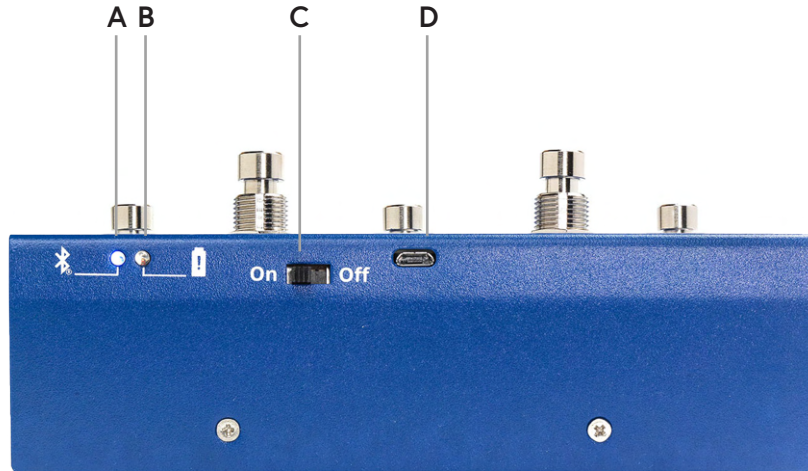

SCAN HERE TO
REGISTER YOUR VIDAMI

STATUS INDICATORS – POWER SLIDER – CHARGING PORT

(Rear Panel View)

A **BLUETOOTH STATUS INDICATOR:**

FLASHING LED:

When the device is first powered on, the blue LED will flash on and off to indicate that the Vidami Blue is discoverable by a compatible iPhone/iPad or computer. To connect the Vidami via Bluetooth: open the Bluetooth settings of your computer, iPad or iPhone and look for "Vidami Blue" in the list of available devices. Next, select "Connect", then "Pair" to connect with the Vidami Blue.